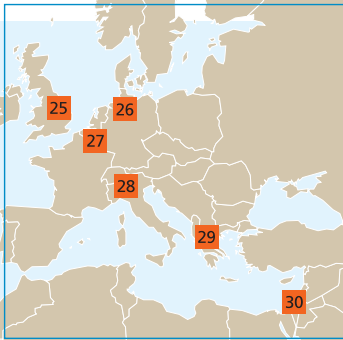

## EUROPE AND MEDITERRANEAN

25 London	
26 Hamburg	
27 Antwerp	
28 Genoa	
29 Athens	
30 Port Said	

## ASIA PACIFIC

01 Beijing	
02 Yingkou	
03 Dalian	
04 Tianjin	
05 Qingdao	
06 Nantong	
07 Zhangjiagang	
08 Yangzhou	
09 Zhenjiang	
10 Shanghai	
11 Nanjing	
12 Ningbo	
13 Xiamen	
14 Quanzhou	
15 Shenzhen	
16 Hong Kong	
17 Guangzhou	
18 Macau	
19 Jiangmen	
20 Wuhan	
21 Seoul	
22 Tokyo	
23 Singapore	
24 Sydney	

## NORTH AMERICA

- 31 San Francisco 
- 32 New York 

\* Florens is a wholly owned subsidiary of COSCO Pacific Limited.

<p><b>Florens</b> Depots: 196 in total</p> <p>Americas: 51 Europe: 73 Asia Pacific: 72</p>	<p><b>COSCO Logistics</b> Companies under regional headquarters: 195 Regional headquarters Headquarters: 27</p> <table border="0"> <tr> <td>Beijing: 13</td> <td>Ningbo: 15</td> </tr> <tr> <td>Dalian: 17</td> <td>Xiamen: 8</td> </tr> <tr> <td>Qingdao: 28</td> <td>Guangzhou: 19</td> </tr> <tr> <td>Shanghai: 61</td> <td>Wuhan: 7</td> </tr> </table> <p>Overseas representative offices: 5</p>	Beijing: 13	Ningbo: 15	Dalian: 17	Xiamen: 8	Qingdao: 28	Guangzhou: 19	Shanghai: 61	Wuhan: 7
Beijing: 13	Ningbo: 15								
Dalian: 17	Xiamen: 8								
Qingdao: 28	Guangzhou: 19								
Shanghai: 61	Wuhan: 7								