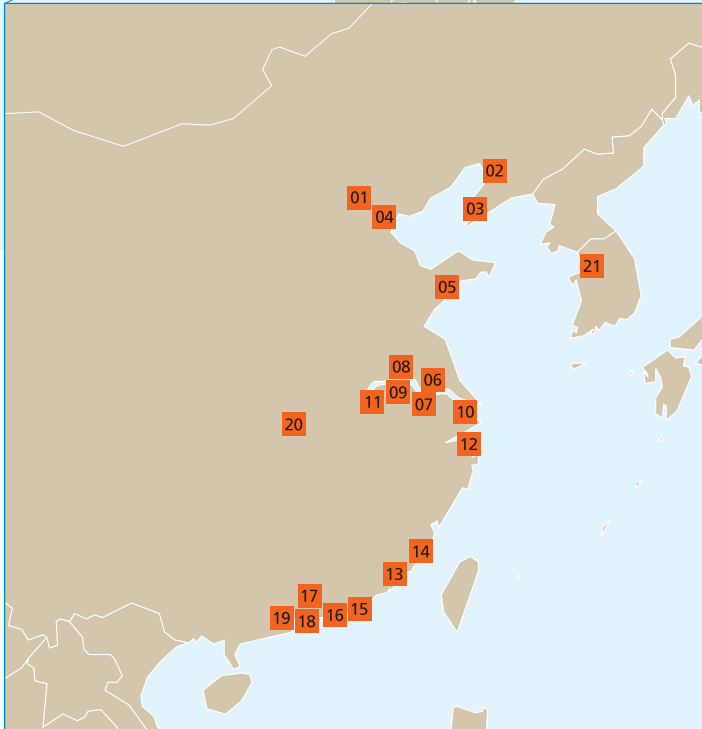

# WORLDWIDE BUSINESS NETWORK

## EUROPE AND MEDITERRANEAN

25 London	
26 Hamburg	
27 Antwerp	
28 Genoa	
29 Athens	
30 Port Said	

## ASIA PACIFIC

01 Beijing	
02 Yingkou	
03 Dalian	
04 Tianjin	
05 Qingdao	
06 Nantong	
07 Zhangjiagang	
08 Yangzhou	
09 Zhenjiang	
10 Shanghai	
11 Nanjing	
12 Ningbo	
13 Xiamen	
14 Quanzhou	
15 Shenzhen	
16 Hong Kong	
17 Guangzhou	
18 Macau	
19 Jiangmen	
20 Wuhan	
21 Seoul	
22 Tokyo	
23 Singapore	
24 Sydney	

## NORTH AMERICA

- 31 San Francisco 
- 32 New York 